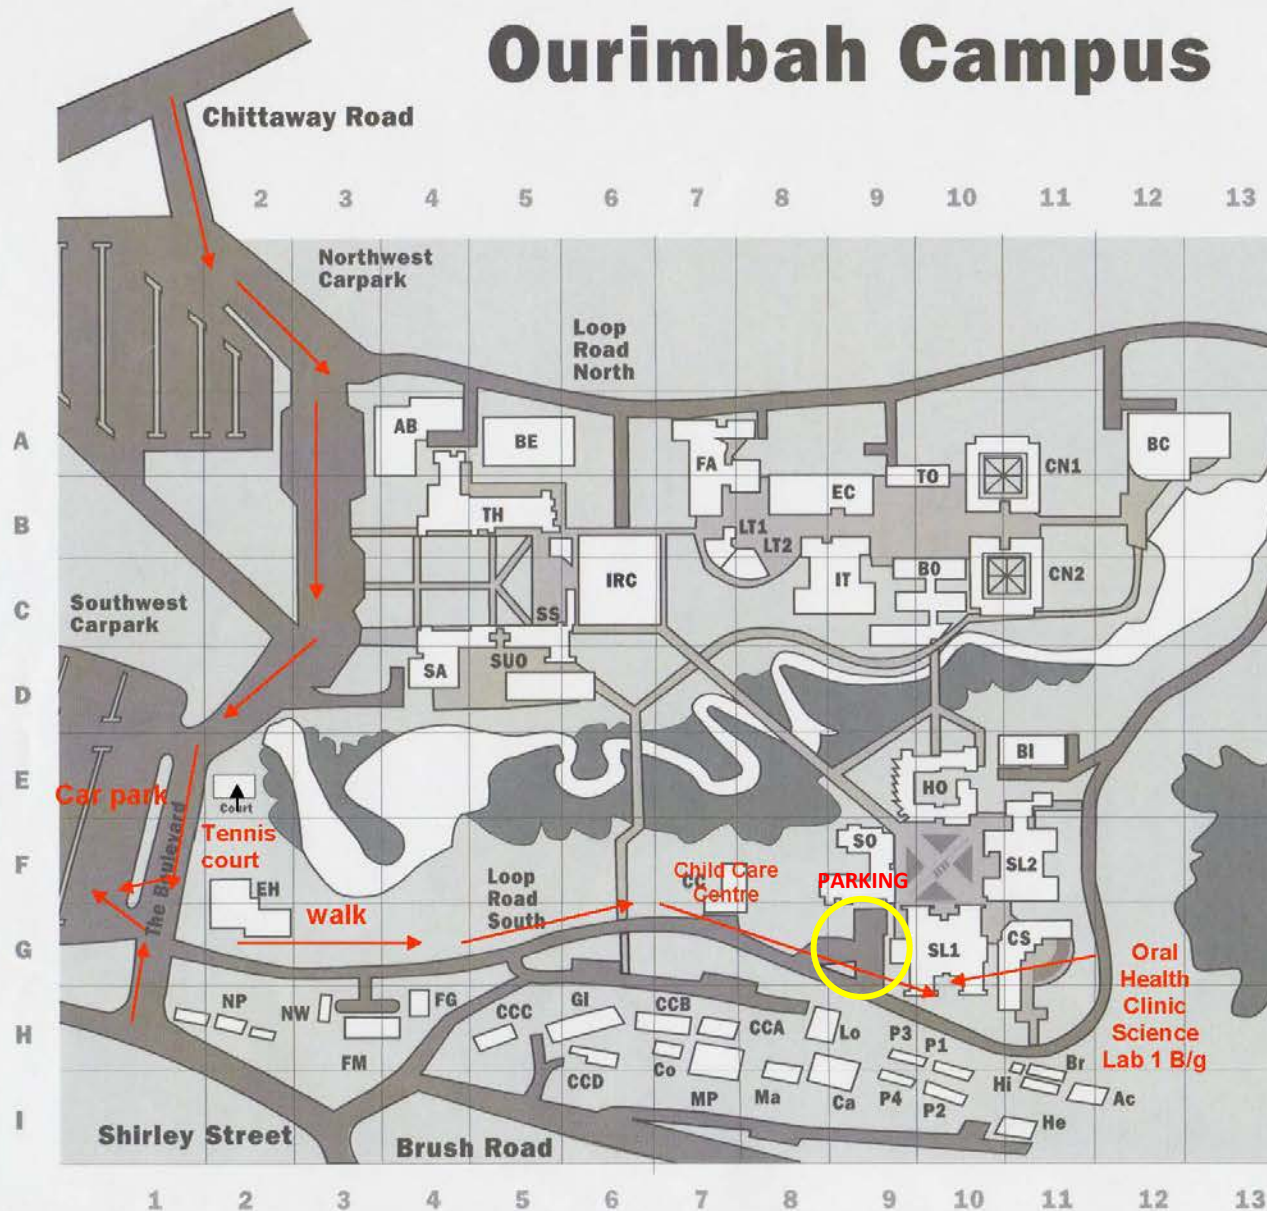

# Ourimbah Campus

## Legend

AB	Administration	A-4
TO	Building and Construction Offices	B-10
BC	Building and Construction Studies Centre	A-12
BE	Business & Investment Centre	A-5
BI	Business Central Coast	E-11
BI	Business Incubator	E-11
BO	Business Offices	C-10
CS	Cafe East	G-11
SA	Campus Central - Cafeteria, Shop	D-4
SUO	Campus Central - Offices	D-5
AB	Campus Information & Service Centre	A-4
Ca	Castle	I-9
CN1	Classrooms North 1	A-11
CN2	Classrooms North 2	C-11
CS	Classrooms South	G-11
AB	CC Area Consultative Committee	A-4
Lo	CC Community College Administration	H-8
CCB	CCCC Classrooms 1-3	H-7
CCC	CCCC Classrooms 4-5	H-5
CCA	CCCC Classrooms 6, Offices	H-7
CCD	CCCC Classrooms 7-8, Photo Labs.	H-7
P1	CCCEN(Environment Network)	H-10
MP, Ma	Central Coast Health	I-8, I-7
SA	Co-op Bookshop	C-5
Co	Cottage (Gibalee)	H-7
AB	Director's Unit	A-4
EC	Early Childhood Studies Centre (YERRA)	B-9
FG	Facilities Garage	H-4
FM	Facilities Management Offices, Store	H-3
FA	Fine Art	A-7
Co	Gibalee	H-7
He	Hermitage	I-11
Hi	Horticulture Offices	I-11
Ac, Br	Horticulture Labs	I-11, H-11
HO	Humanities Offices	E-10
IRC	Information Resource Centre	C-6
IT	IT Studies Centre	C-9
CC	KU Ourimbah Pre School & Children's Centre	F-7
LT1	Lecture Theatre 1	B-8
LT2	Lecture Theatre 2	C-8
NP	Nursery Potting Shed	H-2
NW	Nursery Workshop	H-2
GI	NSW Sport & Recreation	H-6
P1-4	Ponds 1-4	H-10, I-9
FM	Precinct Services	H-3
TH	Preview Restaurant	B-5
SL1	Science Laboratories 1	G-10
SL2	Science Laboratories 2	F-11
SO	Science Offices	F-9
FM	Security Office	H-3
EH	Student Accomodation	F-2
SS	Student Support	C-5
TH	Tourism & Hospitality	B-5
BO	Workcover NSW Research Centre	C-10